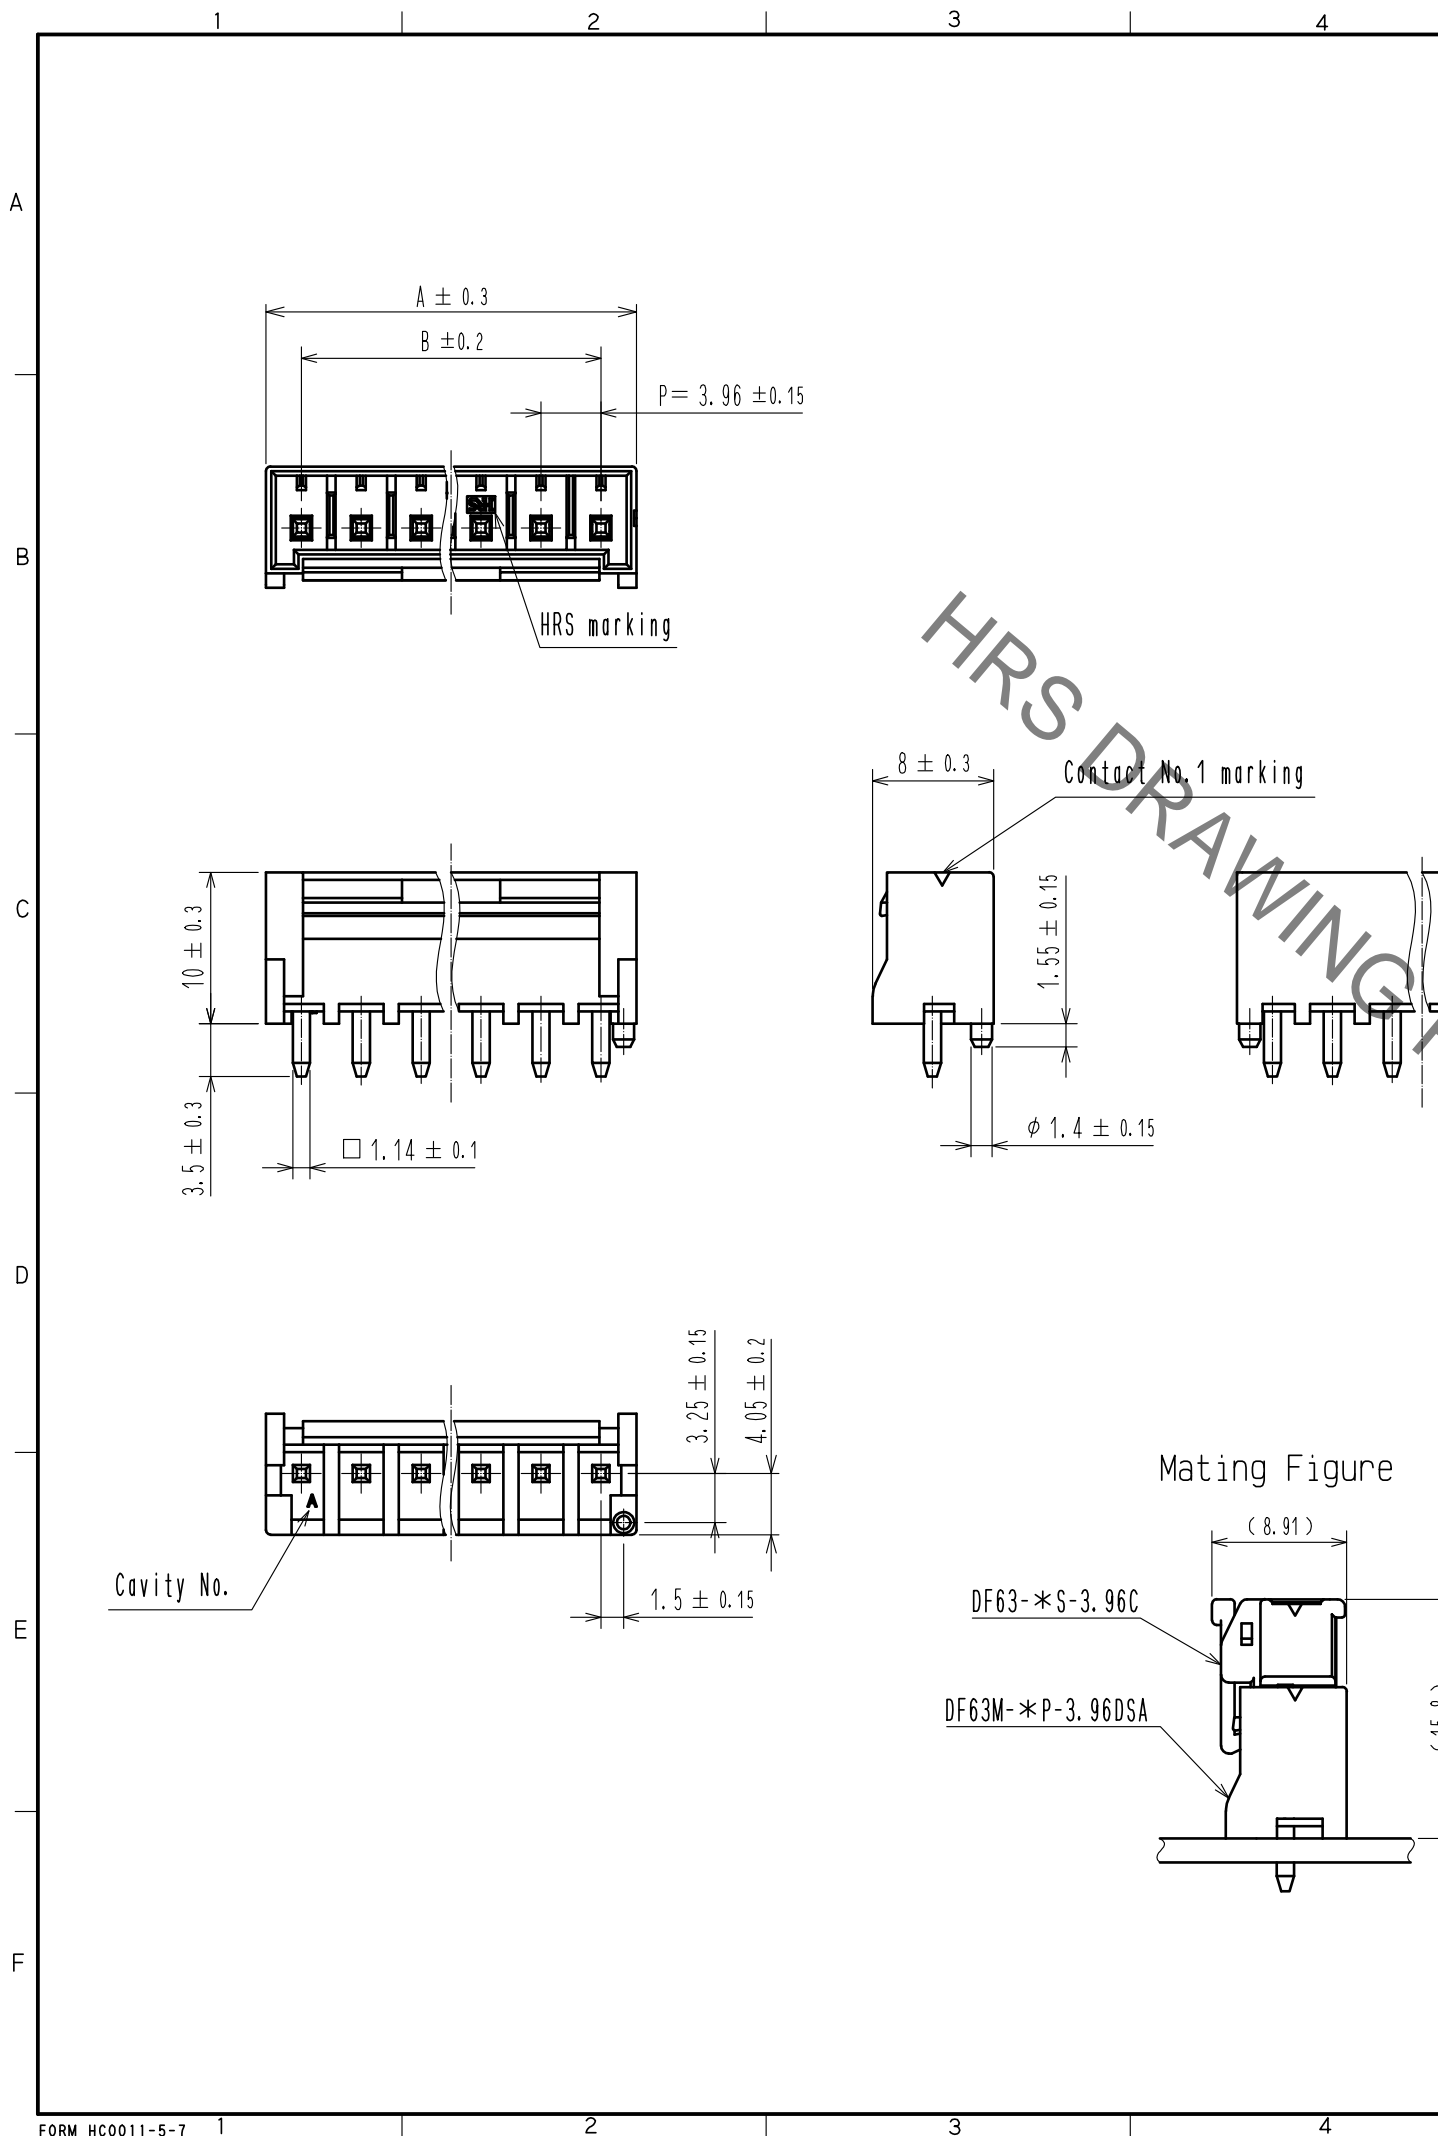

# DF63M-2P-3.96DSA

Hirose Connector

Power to the Board

Any questions, please feel free to contact us.  
[info@kaimte.com](mailto:info@kaimte.com)

Dec.1.2021 Copyright 2021 HIROSE ELECTRIC CO., LTD. All Rights Reserved.  
In case of consideration for using Automotive equipment / device which demand high reliability, kindly contact our sales window correspondents.